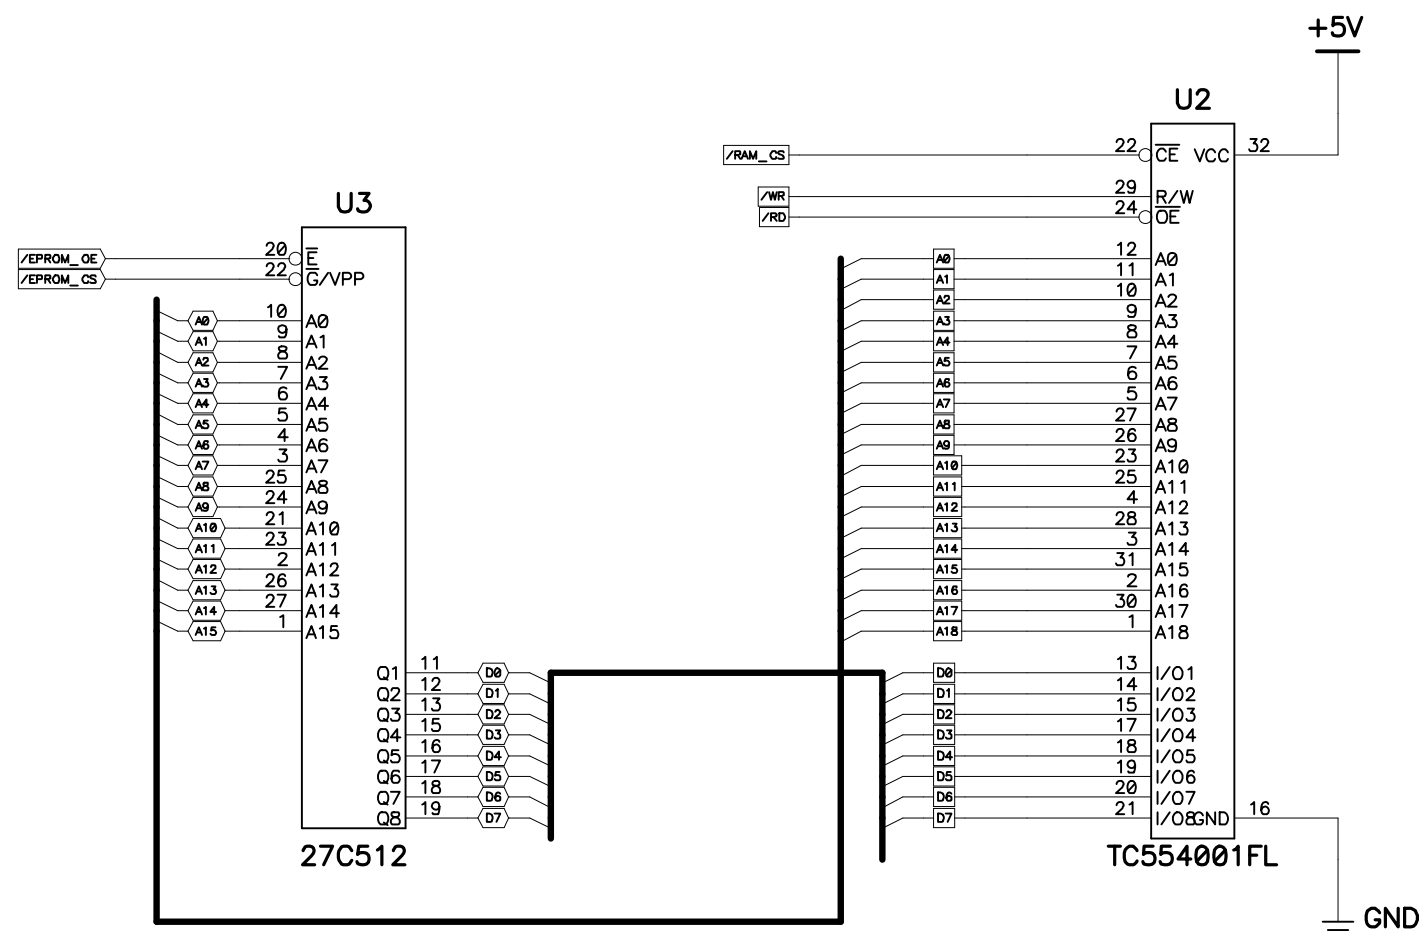

Title			Stack CPU 2		
Size	Number				Rev
C					1
Date			Drawn by		
Filename	stackcpu2.sch		Sheet 1 of 2		

Title		
Stack CPU 2		
Size	Number	Rev
C		1
Date	Drawn by	
Filename	Sheet	
stakcpu2.sch	2 of 2	