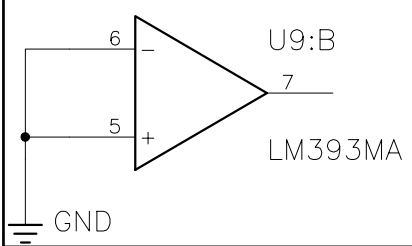

Title			Propeller Clock		
Size	Number		Rev		4
A					
Date	1/14/2002		Drawn by		Staton
Filename	propclk4.sch		Sheet		4 of 5