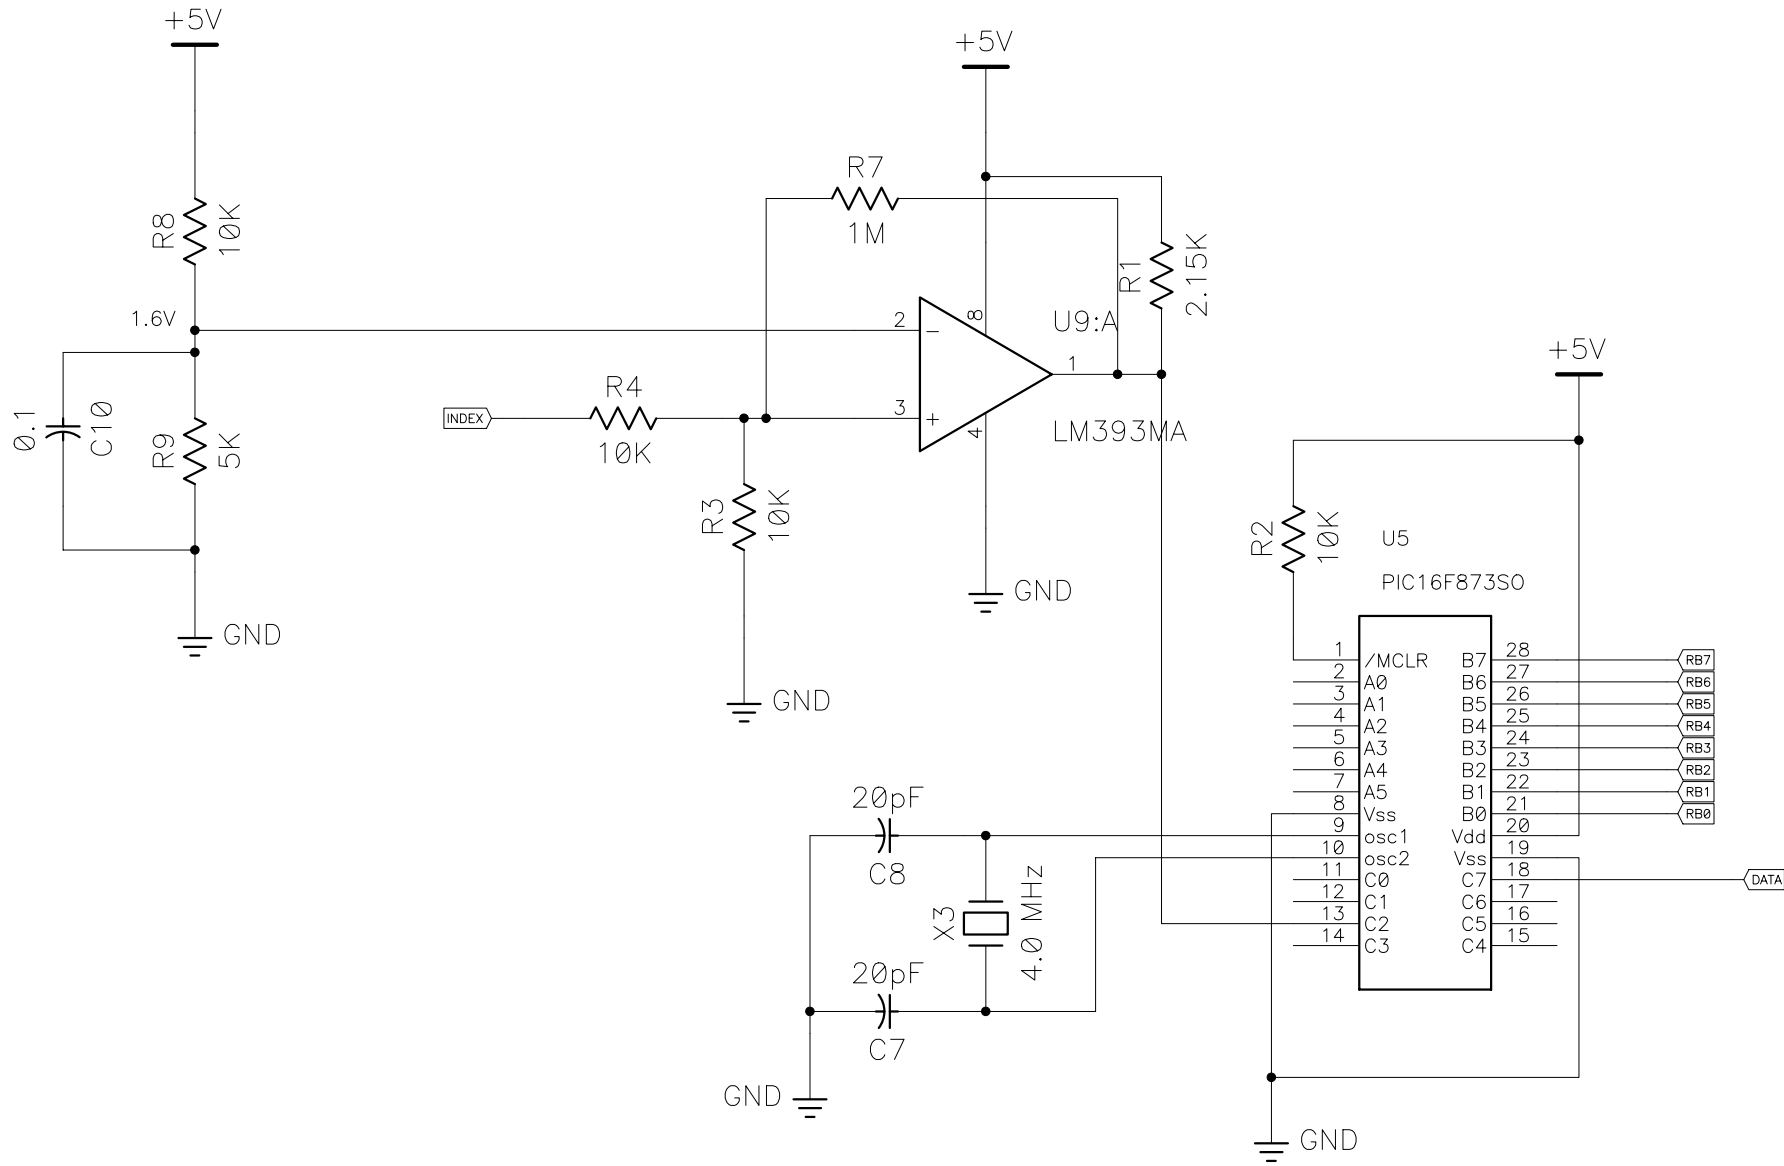

Title			Propeller Clock		
Size	Number		Rev		4
A					
Date	1/14/2002		Drawn by		Staton
Filename	propclk4.sch		Sheet		4 of 5