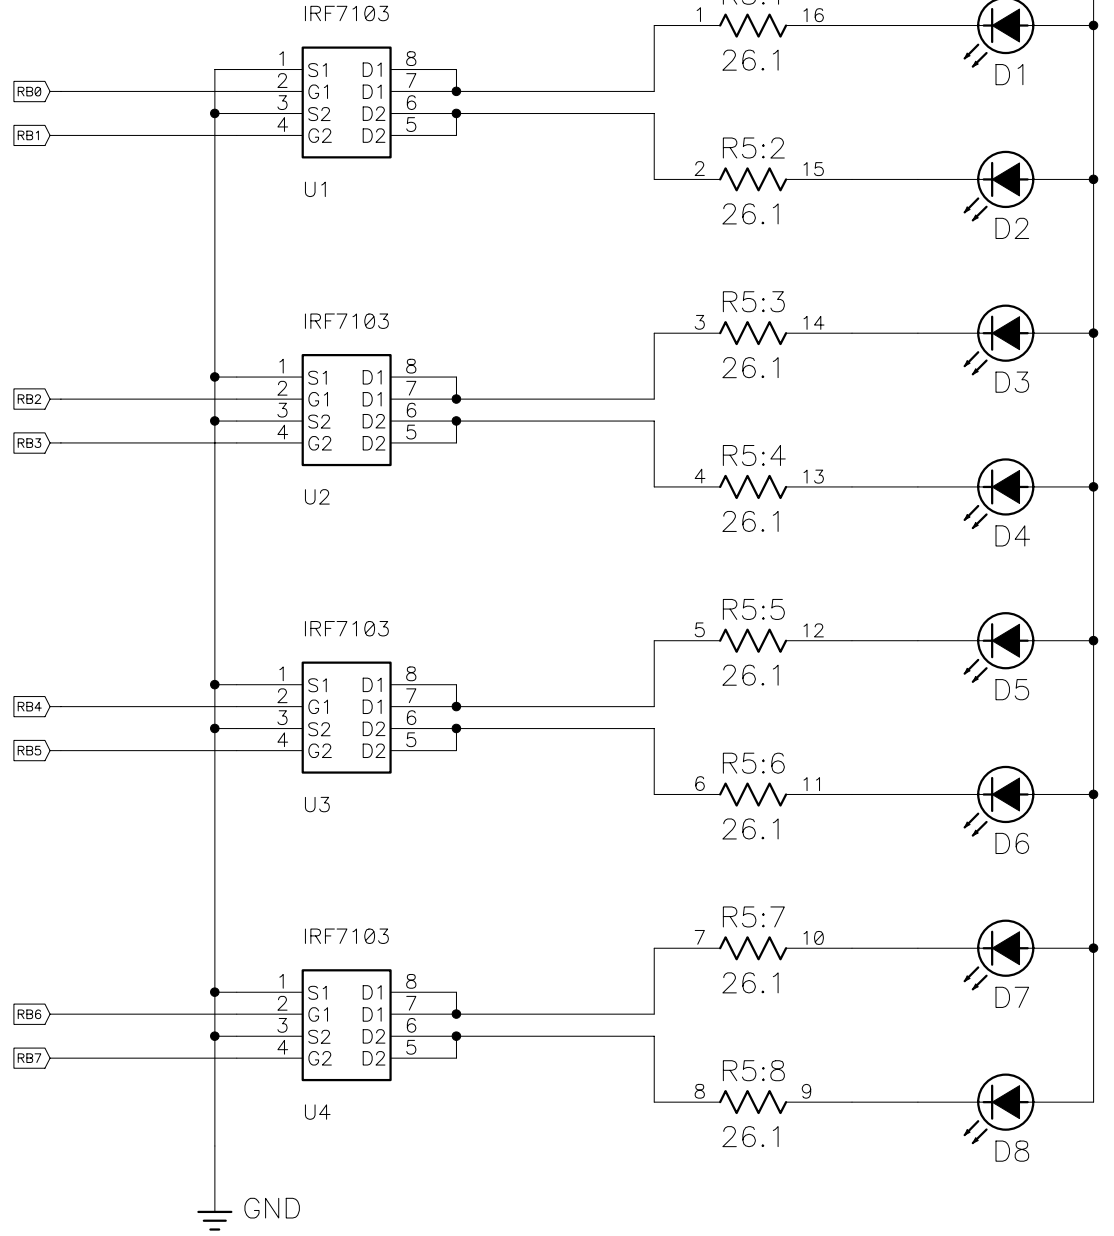

A

B

C

D

Title			Propeller Clock		
Size	Number			Rev	
A				4	
Date	1/14/2002		Drawn by Staton		
Filename	propclk4.sch		Sheet 5 of 5		

A

B

C

D

1

1

2

2

3

3

4

4