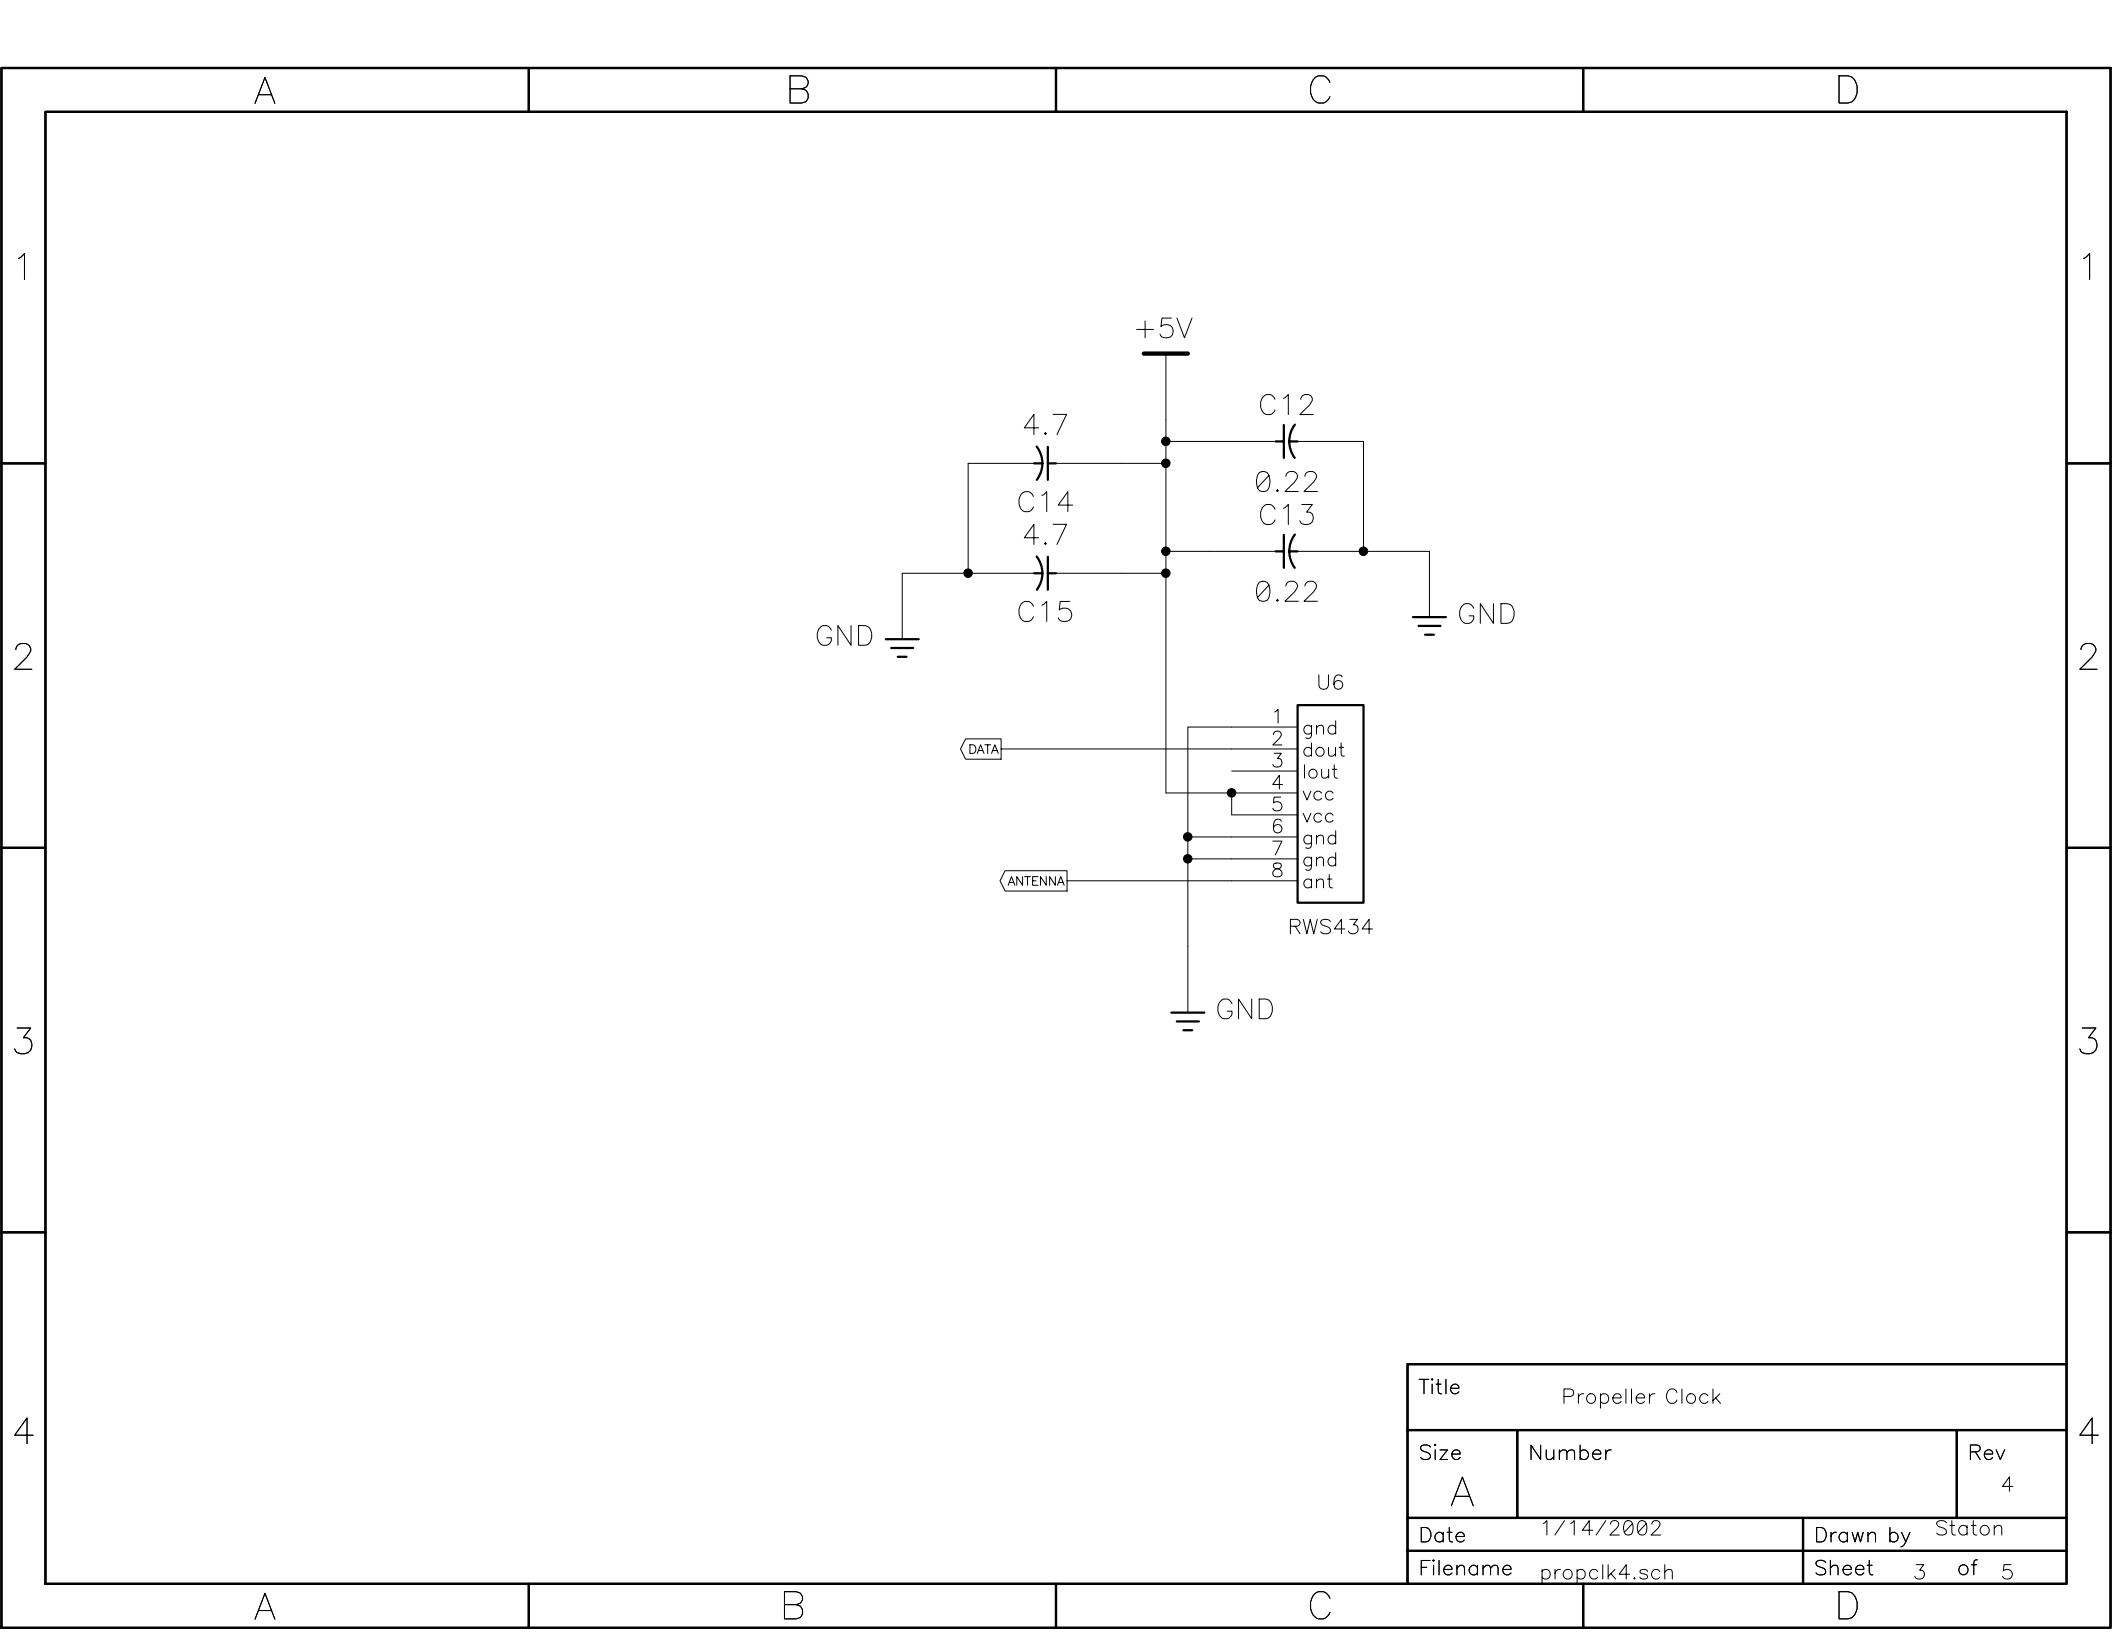

| | | | | | |
|----------|--------------|--|-----------------|--------|---|
| Title | | | Propeller Clock | | |
| Size | Number | | Rev | | 4 |
| A | | | | | |
| Date | 1/14/2002 | | Drawn by | Staton | |
| Filename | propclk4.sch | | Sheet | 1 of 5 | |

| | | | | | |
|----------|--------------|--|-----------------|-----|--------|
| Title | | | Propeller Clock | | |
| Size | Number | | | Rev | |
| A | | | | 4 | |
| Date | 1/14/2002 | | Drawn by | | Staton |
| Filename | propclk4.sch | | Sheet | | 2 of 5 |

| | | | | | |
|----------|--------------|--|-----------------|--|--------|
| Title | | | Propeller Clock | | |
| Size | Number | | Rev | | 4 |
| A | | | | | |
| Date | 1/14/2002 | | Drawn by | | Staton |
| Filename | propclk4.sch | | Sheet | | 3 of 5 |

| | | | | | |
|----------|--------------|--|-----------------|--|--------|
| Title | | | Propeller Clock | | |
| Size | Number | | Rev | | 4 |
| A | | | | | |
| Date | 1/14/2002 | | Drawn by | | Staton |
| Filename | propclk4.sch | | Sheet | | 4 of 5 |