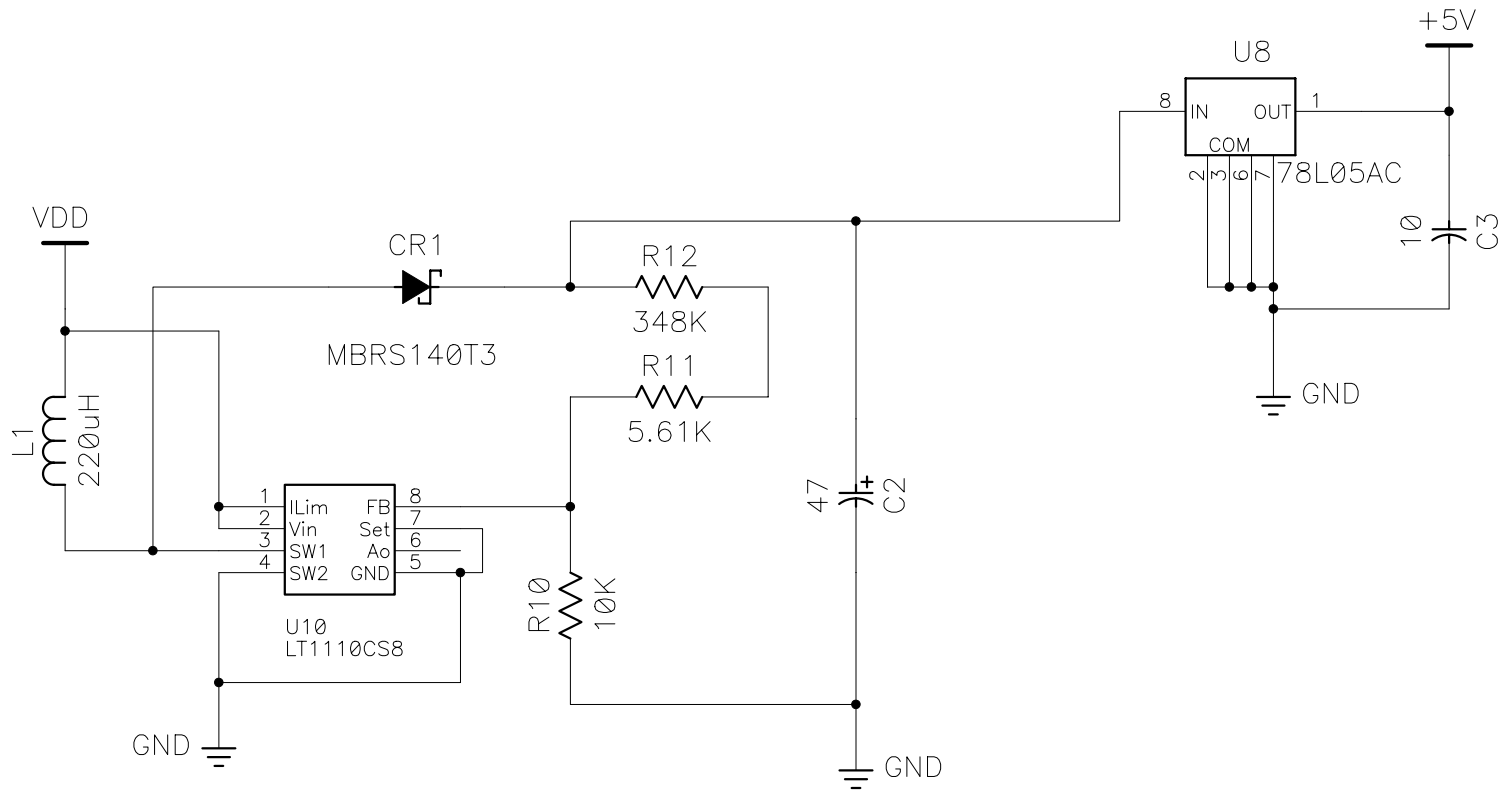

| | | | | | |
|----------|--------------|--|-----------------|--------|---|
| Title | | | Propeller Clock | | |
| Size | Number | | Rev | | 4 |
| A | | | | | |
| Date | 1/14/2002 | | Drawn by | Staton | |
| Filename | propclk4.sch | | Sheet | 1 of 5 | |